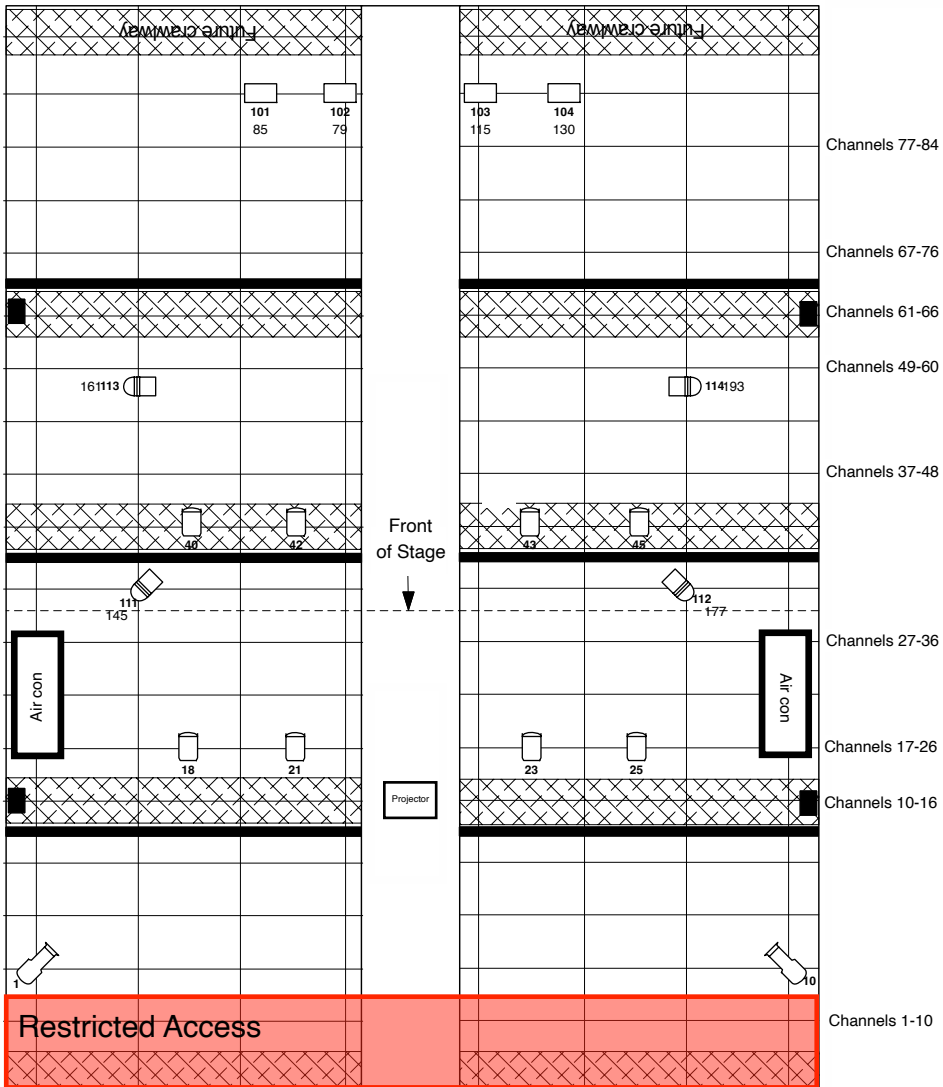

Back Wall of Stage

Light Plot

Standard Rig

Venue:

Pumphouse

Designer:

Siobhan Donnelly

15/03/22

Key

PLCYC LED (4)

Pacific 23-50 (2)

6" PC (8)

LED ePAR 180 (4)