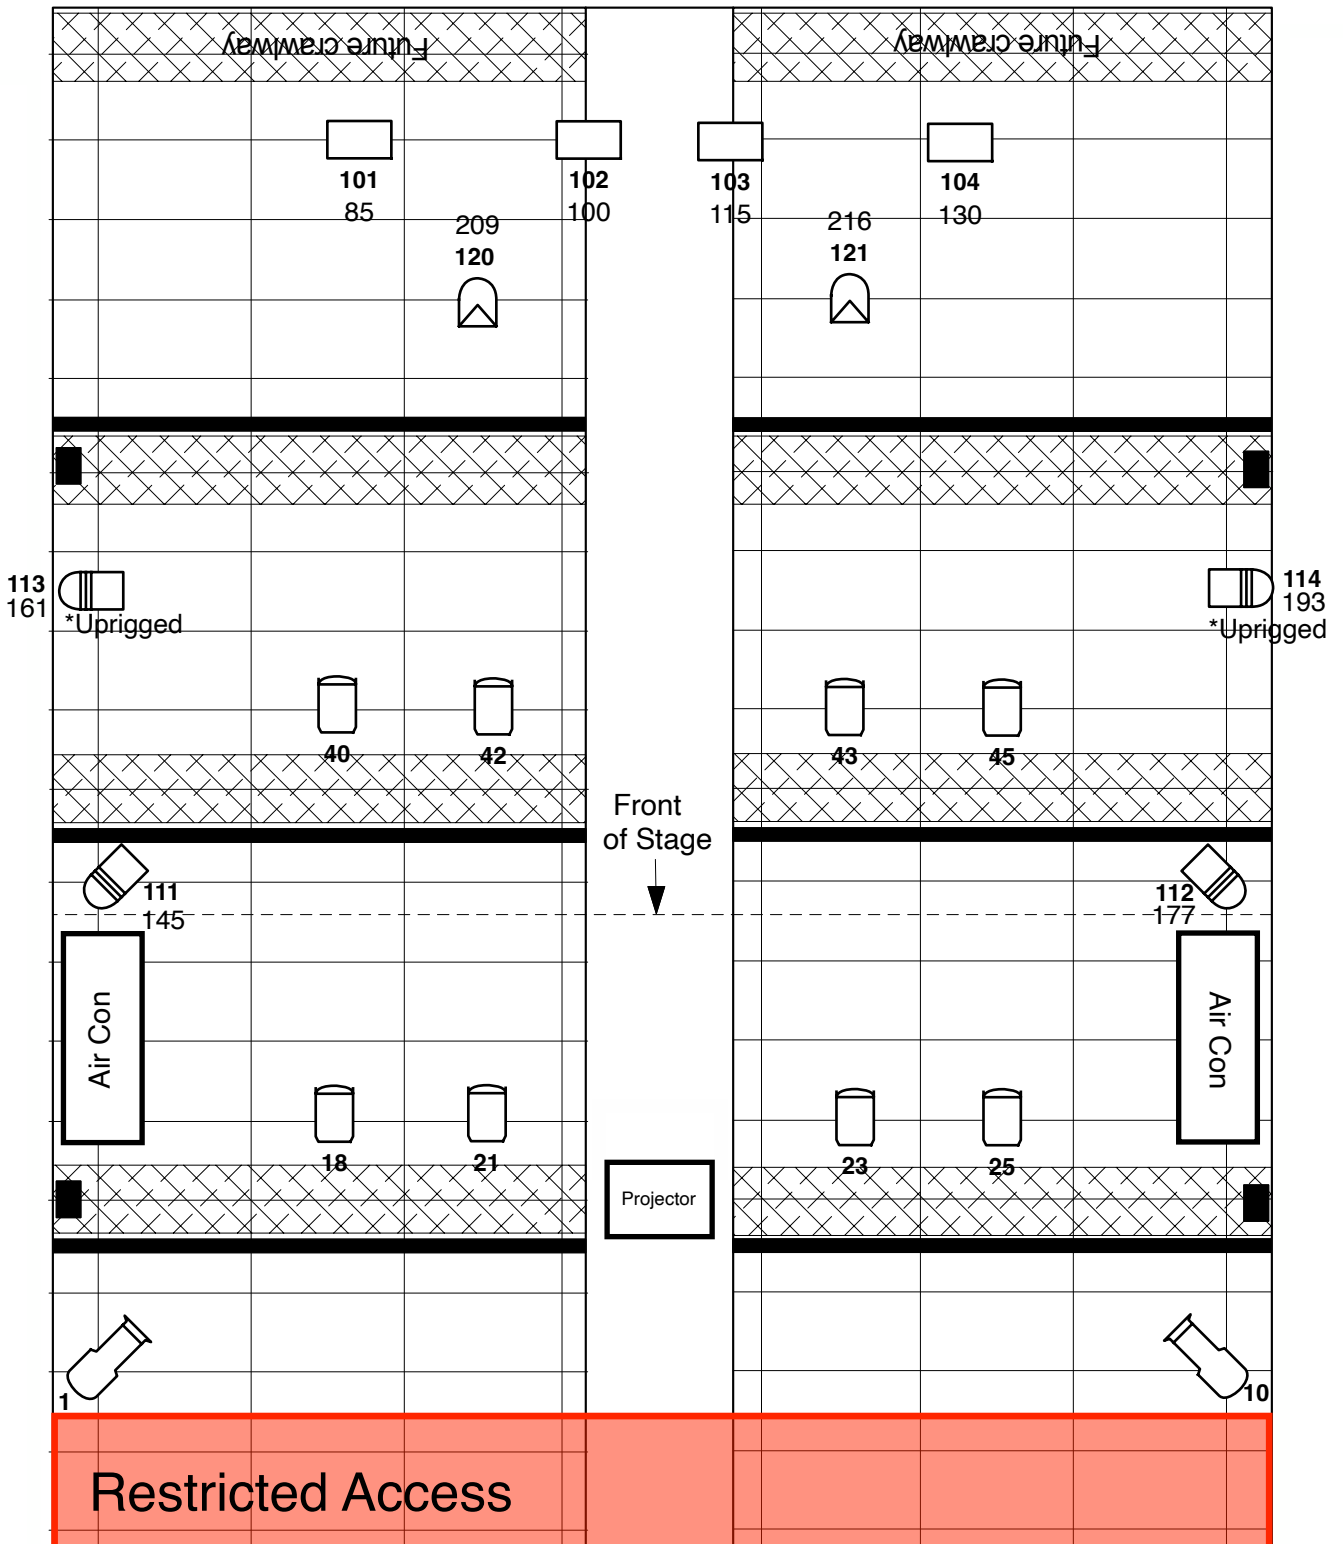

Back Wall of Stage

Light Plot

Standard Rig 2023

Venue:

The Pumphouse Theatre

Designer:

Matt Goldsbro'

13/12/22

Key

Channel Address

-  Far Cyc (4)
-  Pacific 23-50 (2)
-  6" PC (8)
-  PAR56 COB (2)
-  LED ePAR 180 (4)