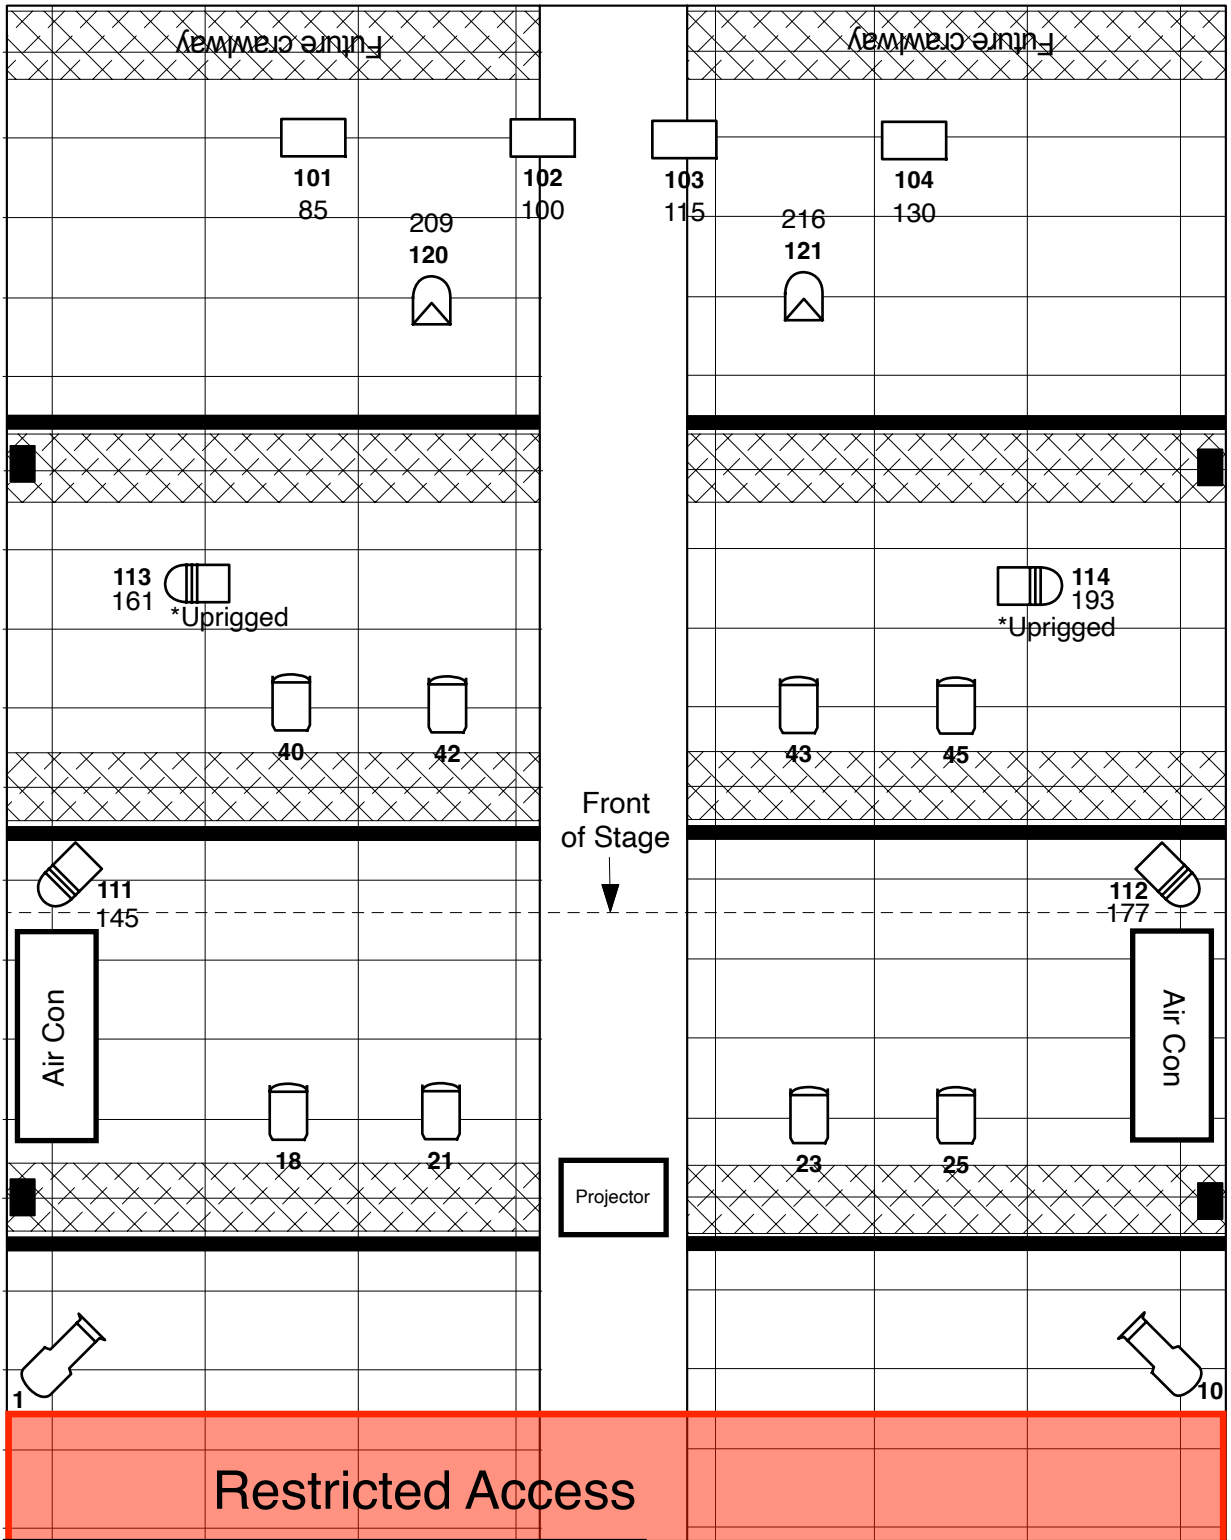

Back Wall of Stage

Restricted Access

Light Plot

Standard Rig

Venue:

The Pumphouse Theatre

Designer:

Matt Goldsbro'

26/04/23

Key

Channel Address

-  PLCYC LED (4)
-  Pacific 23-50 (2)
-  PC (8)
-  PAR56 COB (2)
-  LED ePAR 180 (4)