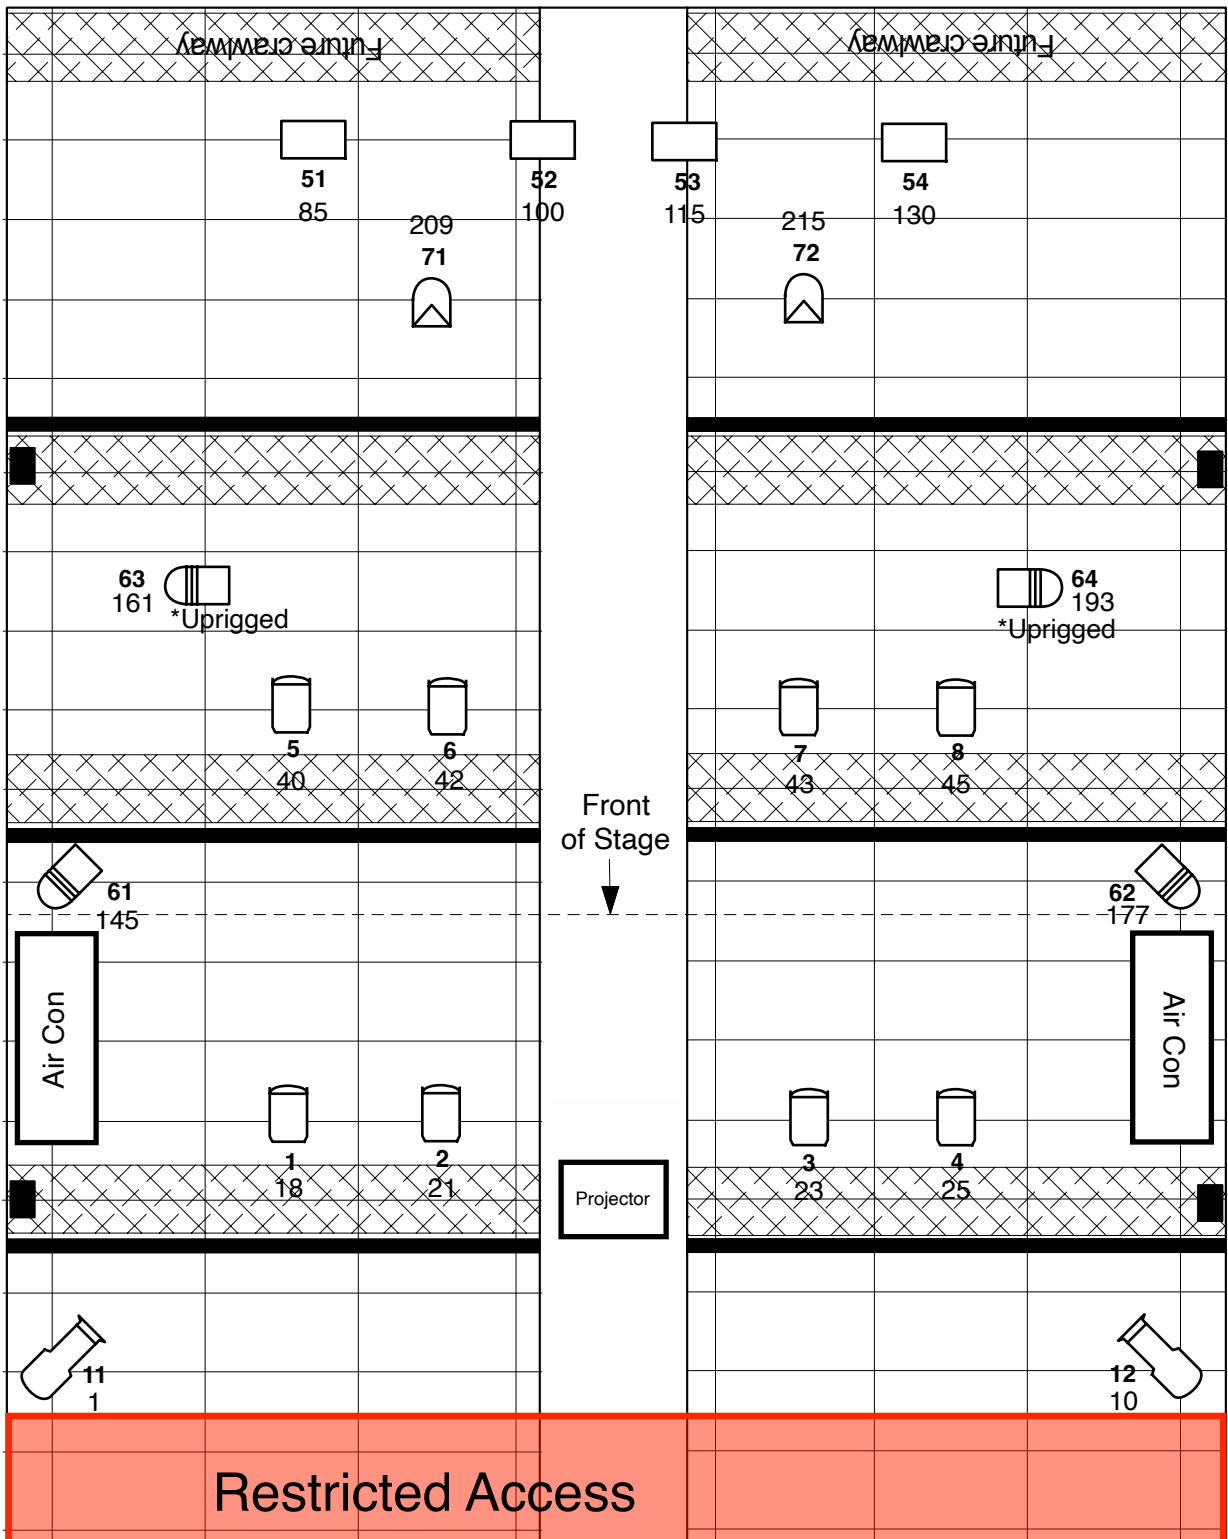

Back Wall of Stage

Light Plot

Standard Rig October 2023

Venue:

The Pumphouse Theatre

Designer:

Matt Goldsbro' // vt@pumphouse.co.nz

18/10/23

Key

Channel Address

PLCYC LED (4)

Pacific 23-50 (2)

PC (8)

PAR56 COB (2)

LED ePAR 180 (4)